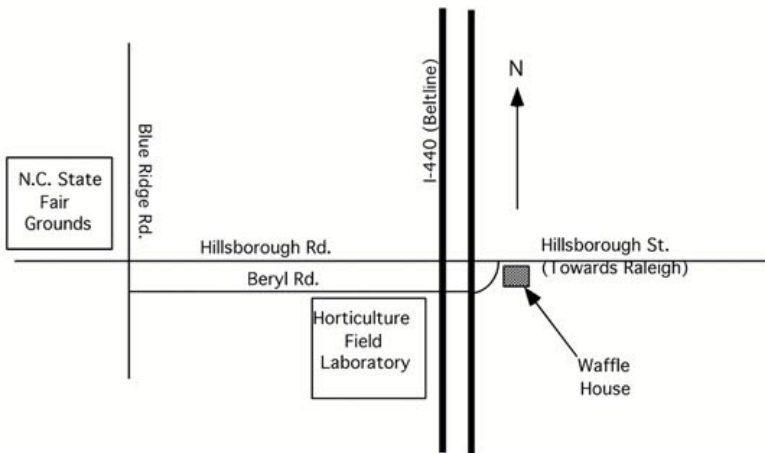

Map to NC State University Poinsettia Trial Site

Map above and directions below:

Exit off of I-440 at Hillsborough Street.

Take Hillsborough Street East towards Raleigh.

Turn Right onto Beryl Road (There's a Waffle House on the Right at this intersection)

Turn left into the Horticulture Field Laboratory (HFL)/
NCSU Arboretum Parking Lot.

Trials are in the greenhouse at the HFL.